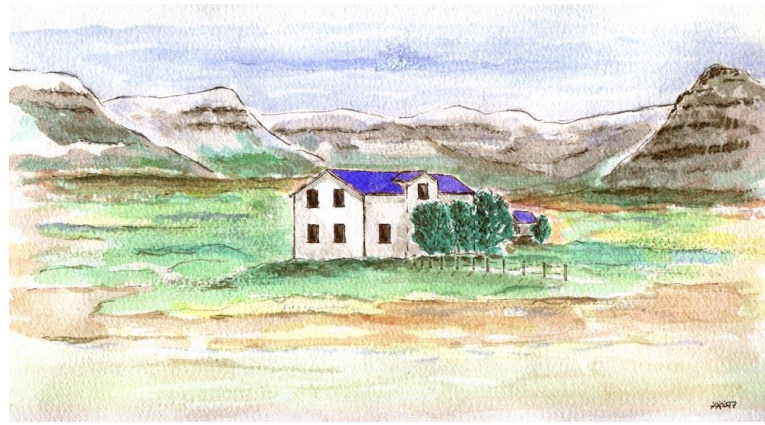

Hostel - Accommodation

KORPUDALUR HI Hostel

At the head of Öfundarfjörður,

Postal address: 426 Flateyri

Tel.+354-8217808 mobile +354-7601155

Accommodation in Öfundarfjörður

PRICELIST SUMMER 2025 - Inc. Tax

Dorm	w. linen, shared bathroom ISK:	9.300
Twin/Double room	w. linen, shared bathroom ISK:	24.000
Triple room	w. linen, shared bathroom ISK:	32.000
Quad room	w. linen, shared bathroom ISK:	41.000
Private Summerhouse, max 8 pers.	w. linen ISK:	68.000
Glamping std. tent	w. linen, shared bathroom ISK:	26.000
Glamping dlx. tent	w. linen, shared bathroom ISK:	31.000
Breakfast (buffet available from 8:00 to 10:00 am, on request).	 ISK:	3.000
Camping per person	 ISK:	2.500
Electric plug in per vehicle	 ISK:	1.500
Washing machine available, per wash	 ISK:	1.500

Mountain hiking's & Birdwatching area.

Bookings for sea-angling & kayaking trips.

Kitchen facilities - Internet, free WIFI in the house.

Pick-up service from Ísafjörður, or nearest scheduled bus.

E-mail: korpudalur@hostel.is