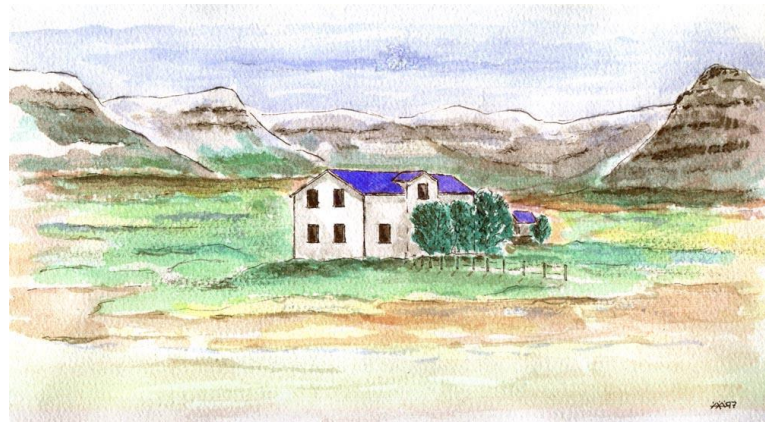

Hostel - Accommodation

KORPUDALUR HI Hostel

At the head of Öndarfjörður,

Postal address: 425 Flateyri

Tel.+354-8217808 mobile +354-7601155

Accommodation in Öndarfjörður

PRICELIST SUMMER 2024 - Inc. Tax

Dorm	w. linen, shared bathroom ISK:	8,900
Twin/Double room	w. linen, shared bathroom ISK:	23.000
Triple room	w. linen, shared bathroom ISK:	30.000
Quad room	w. linen, shared bathroom ISK:	39.000
Private Summerhouse, max 8 pers.	w. linen ISK:	65.000
Glamping std. tent	w. linen, shared bathroom ISK:	25.000
Glamping dlx. tent	w. linen, shared bathroom ISK:	30.000
Breakfast (buffet available from 8:00 to 10:00 am, on request).	 ISK:	3.000
Camping per person	 ISK:	2.400
Electric plug in per vehicle	 ISK:	1.300
Washing machine available, per wash	 ISK:	1.400

Mountain hiking's & Birdwatching area.

Bookings for sea-angling & kayaking trips.

Kitchen facilities - Internet, free WIFI in the house.

Pick-up service from Ísafjörður, or nearest scheduled bus.

E-mail: korpudalur@hostel.is