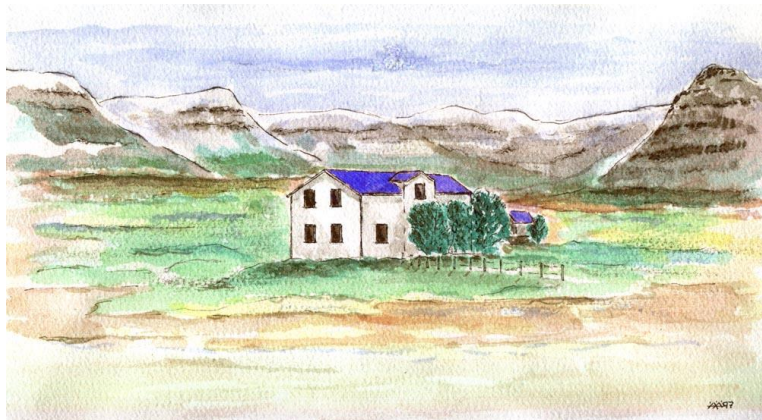

Hostel - Accommodation

KORPUDALUR HI Hostel

At the head of Öndarfjörður,

Postal address: 425 Flateyri

Tel.+354-4567808 mobile +354-8922030

Accommodation in Öndarfjörður	PRICELIST SUMMER 2019 - incl.tax
Dorm w. linen, shared bathroom ISK: 5.800
Twin/Double room w. linen, shared bathroom ISK: 14.800
Triple room w. linen, shared bathroom ISK: 19.600
Quad room w. linen, shared bathroom ISK: 26.100
Private Summerhouse, max 8 pers. , w. linen ISK: 42.000
Extra linen per person ISK: 1.200
Breakfast (buffet available from 8:00 to 10:00 am, on request). ISK: 2.200
Camping per person ISK: 1.700
Electric plug in per vehicle ISK: 1.000
Washing machine available, per wash ISK: 1.100

Mountain hiking's & Birdwatching area.

Bookings for sea-angling & kayaking trips.

Kitchen facilities - Internet, free WIFI in the house.

Discounts for families, free 4 years old and under, half price 5 - 12 years old.