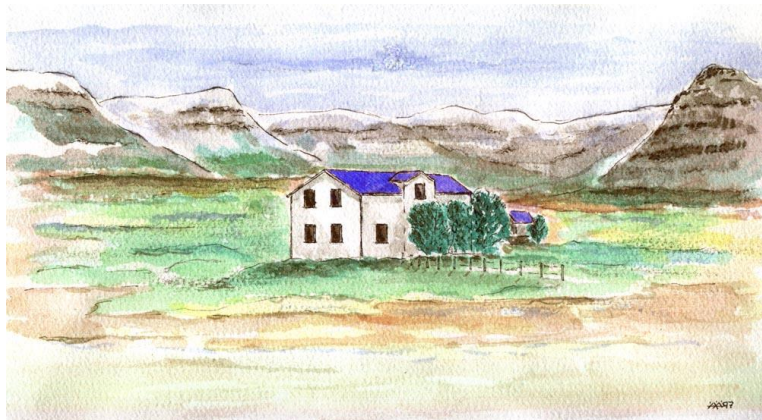

Hostel - Accommodation

KORPUDALUR HI Hostel

At the head of Öndarfjörður,

Postal address: 425 Flateyri

Tel.+354-4567808 mobile +354-8922030

Accommodation in Ö n u n d a r f j o r d

PRICELIST SUMMER 2018 - incl.tax

Dorm	w/o. linen, shared bathroom ISK:	5.400
Twin/Double room	w. linen, shared bathroom ISK:	13.800
Triple room	w. linen, shared bathroom ISK:	18.300
Quad room	w. linen, shared bathroom ISK:	24.400

Private Summerhouse, max 8 pers. , w/o linen ISK: 39.000